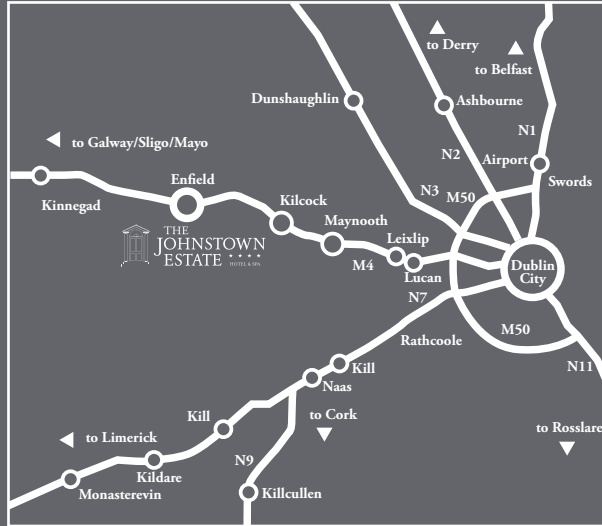

Our LOCATION

We are quite literally in the very centre of Ireland.

The Johnstown Estate, Enfield, Co. Meath, Ireland A83 V070
T: +353 46 954 0000 W: www.thejohnstownestate.com

GPS-coordinates: 6°49'48"W, 53°24'35"N

We have complimentary parking for up to 750 cars and for those lucky enough to travel by helicopter, we can accommodate you with our helipad.

The Johnstown Estate, Enfield, Co. Meath, Ireland A83 V070
T: +353 46 954 0000 E: info@thejohnstownestate.com W: www.thejohnstownestate.com