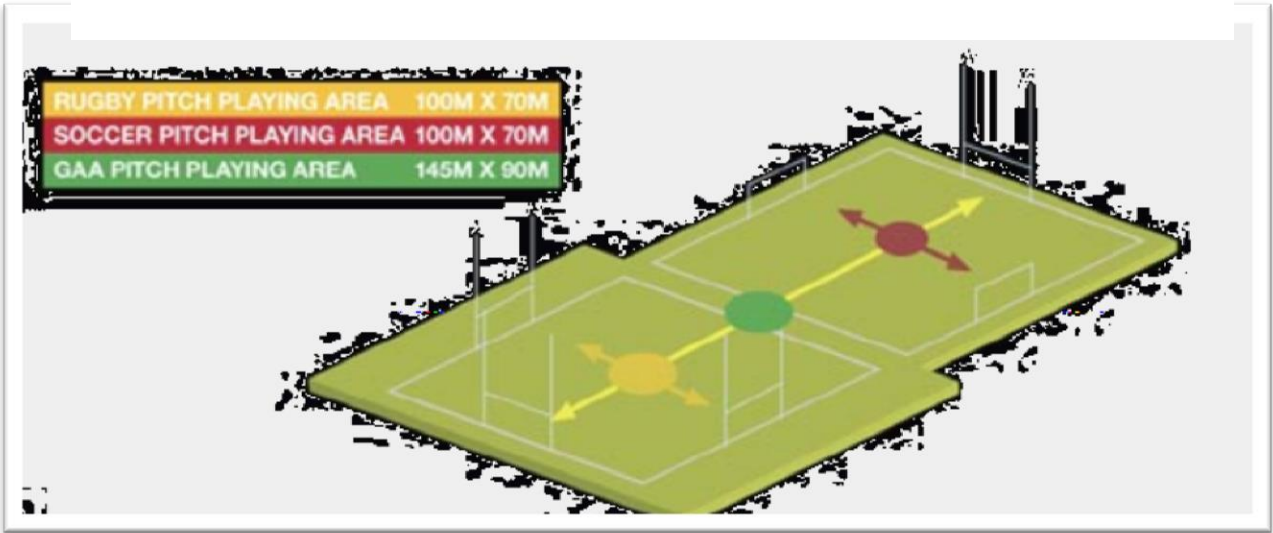

Sports and Training Facilities

"Where Winning...Is Our Goal"

Training Pitches At The Johnstown Estate

- Soccer**
- 2 full size soccer pitches
(100m x 70m)
 - Portable aluminum goal posts
 - Cones
 - Physiotherapy room
 - Indoor gym
 - Private free weights and stretching room
 - Audio visual meeting room
 - Games room

- GAA**
- Full size GAA pitch
(145m x 90m)
 - 1 set of fixed aluminum goals
 - Cones
 - Physiotherapy room
 - Indoor gym
 - Private free weights and stretching room
 - Audio visual meeting room

- Rugby**
- 2 full size rugby pitches
(100m x 70m)
 - Rhino rugby sled
 - Tackle bags
 - 2 sets of fixed rugby posts and post guards
 - Physiotherapy room
 - Indoor gym
 - Private free weights and stretching room
 - Cones